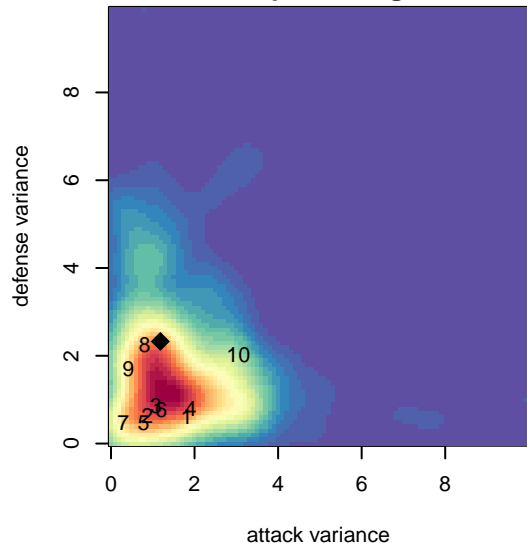

Sun Valley Blue B01

, ID
 B01 total strength=1436
 attack=10.02 defense=8.19

alt names used:

Venues played:
 2016 Spr Idaho D3 U15/16 Division 2 South
 2016 Canyon Rim Classic U16-17B U17
 2016 ID Directors Cup High School U18

Sun Valley Blue B01
 Dots are actual minus expected GF (blue circles) and GA (red triangles).
 Blue line is smoothed change in attack strength. Red is smoothed change in defense strength.

**attack and defense variance (black dot)
relative to other teams
and top 10 in region**