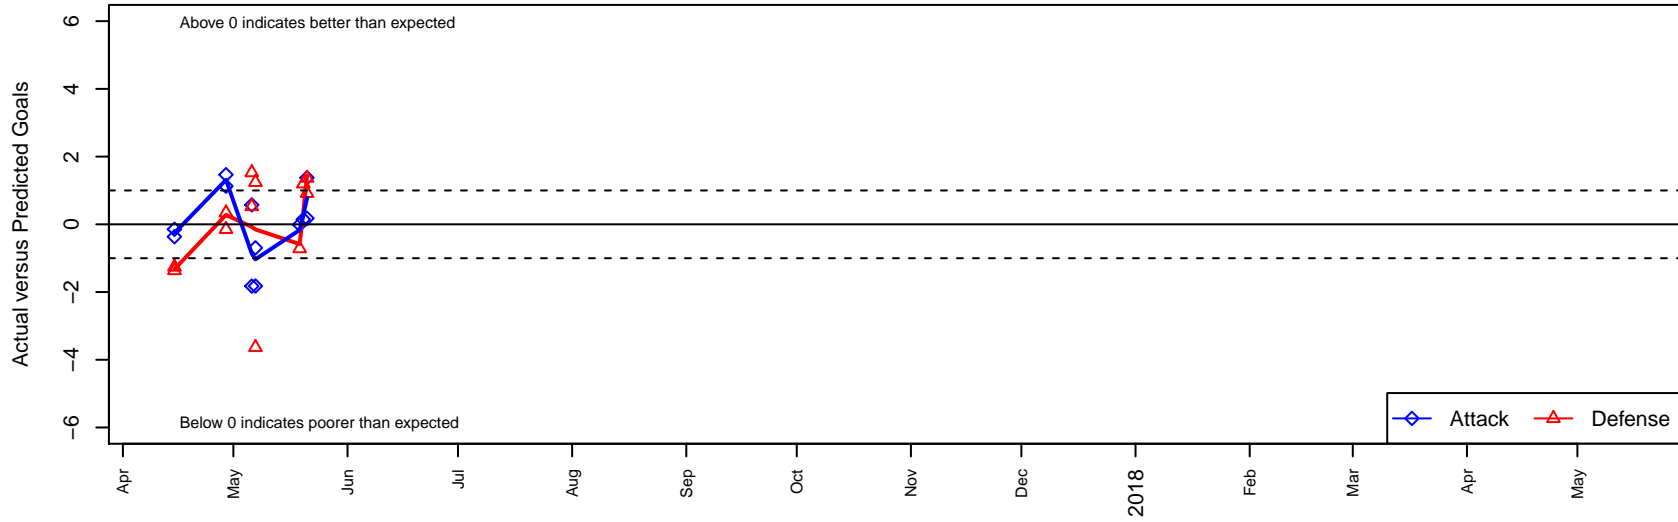

Sun Valley Blue B01

, ID
 B01 total strength=1436
 attack=10.02 defense=8.19

alt names used:

Venues played:
 2016 Spr Idaho D3 U15/16 Division 2 South
 2016 Canyon Rim Classic U16-17B U17
 2016 ID Directors Cup High School U18

Sun Valley Blue B01
 Dots are actual minus expected GF (blue circles) and GA (red triangles).
 Blue line is smoothed change in attack strength. Red is smoothed change in defense strength.

**attack and defense variance (black dot)
relative to other teams
and top 10 in region**