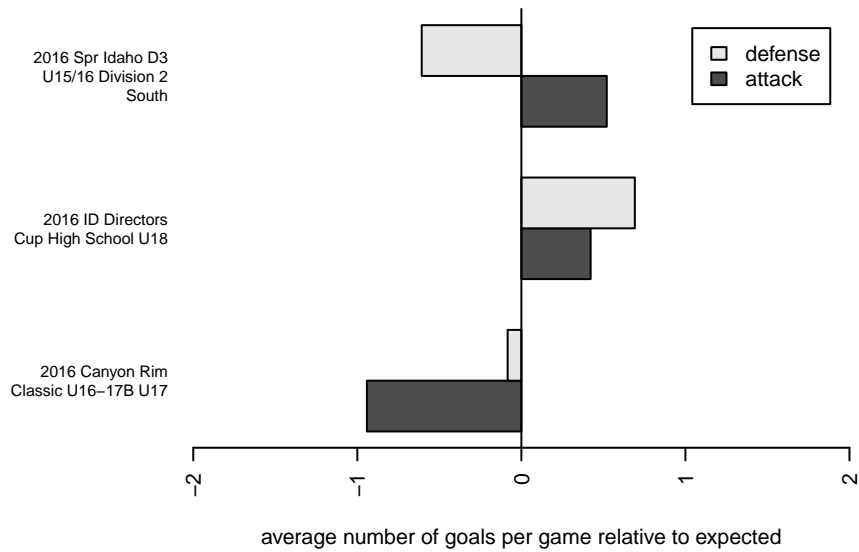

Performance relative to 13 month average