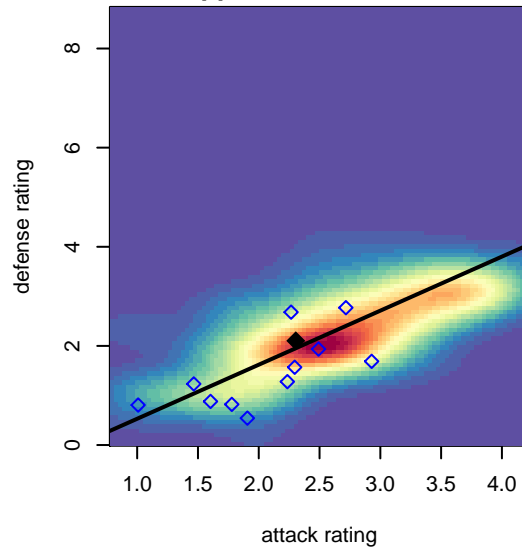

**attack and defense rating
relative to others at age
and all opponents in last 13 months**